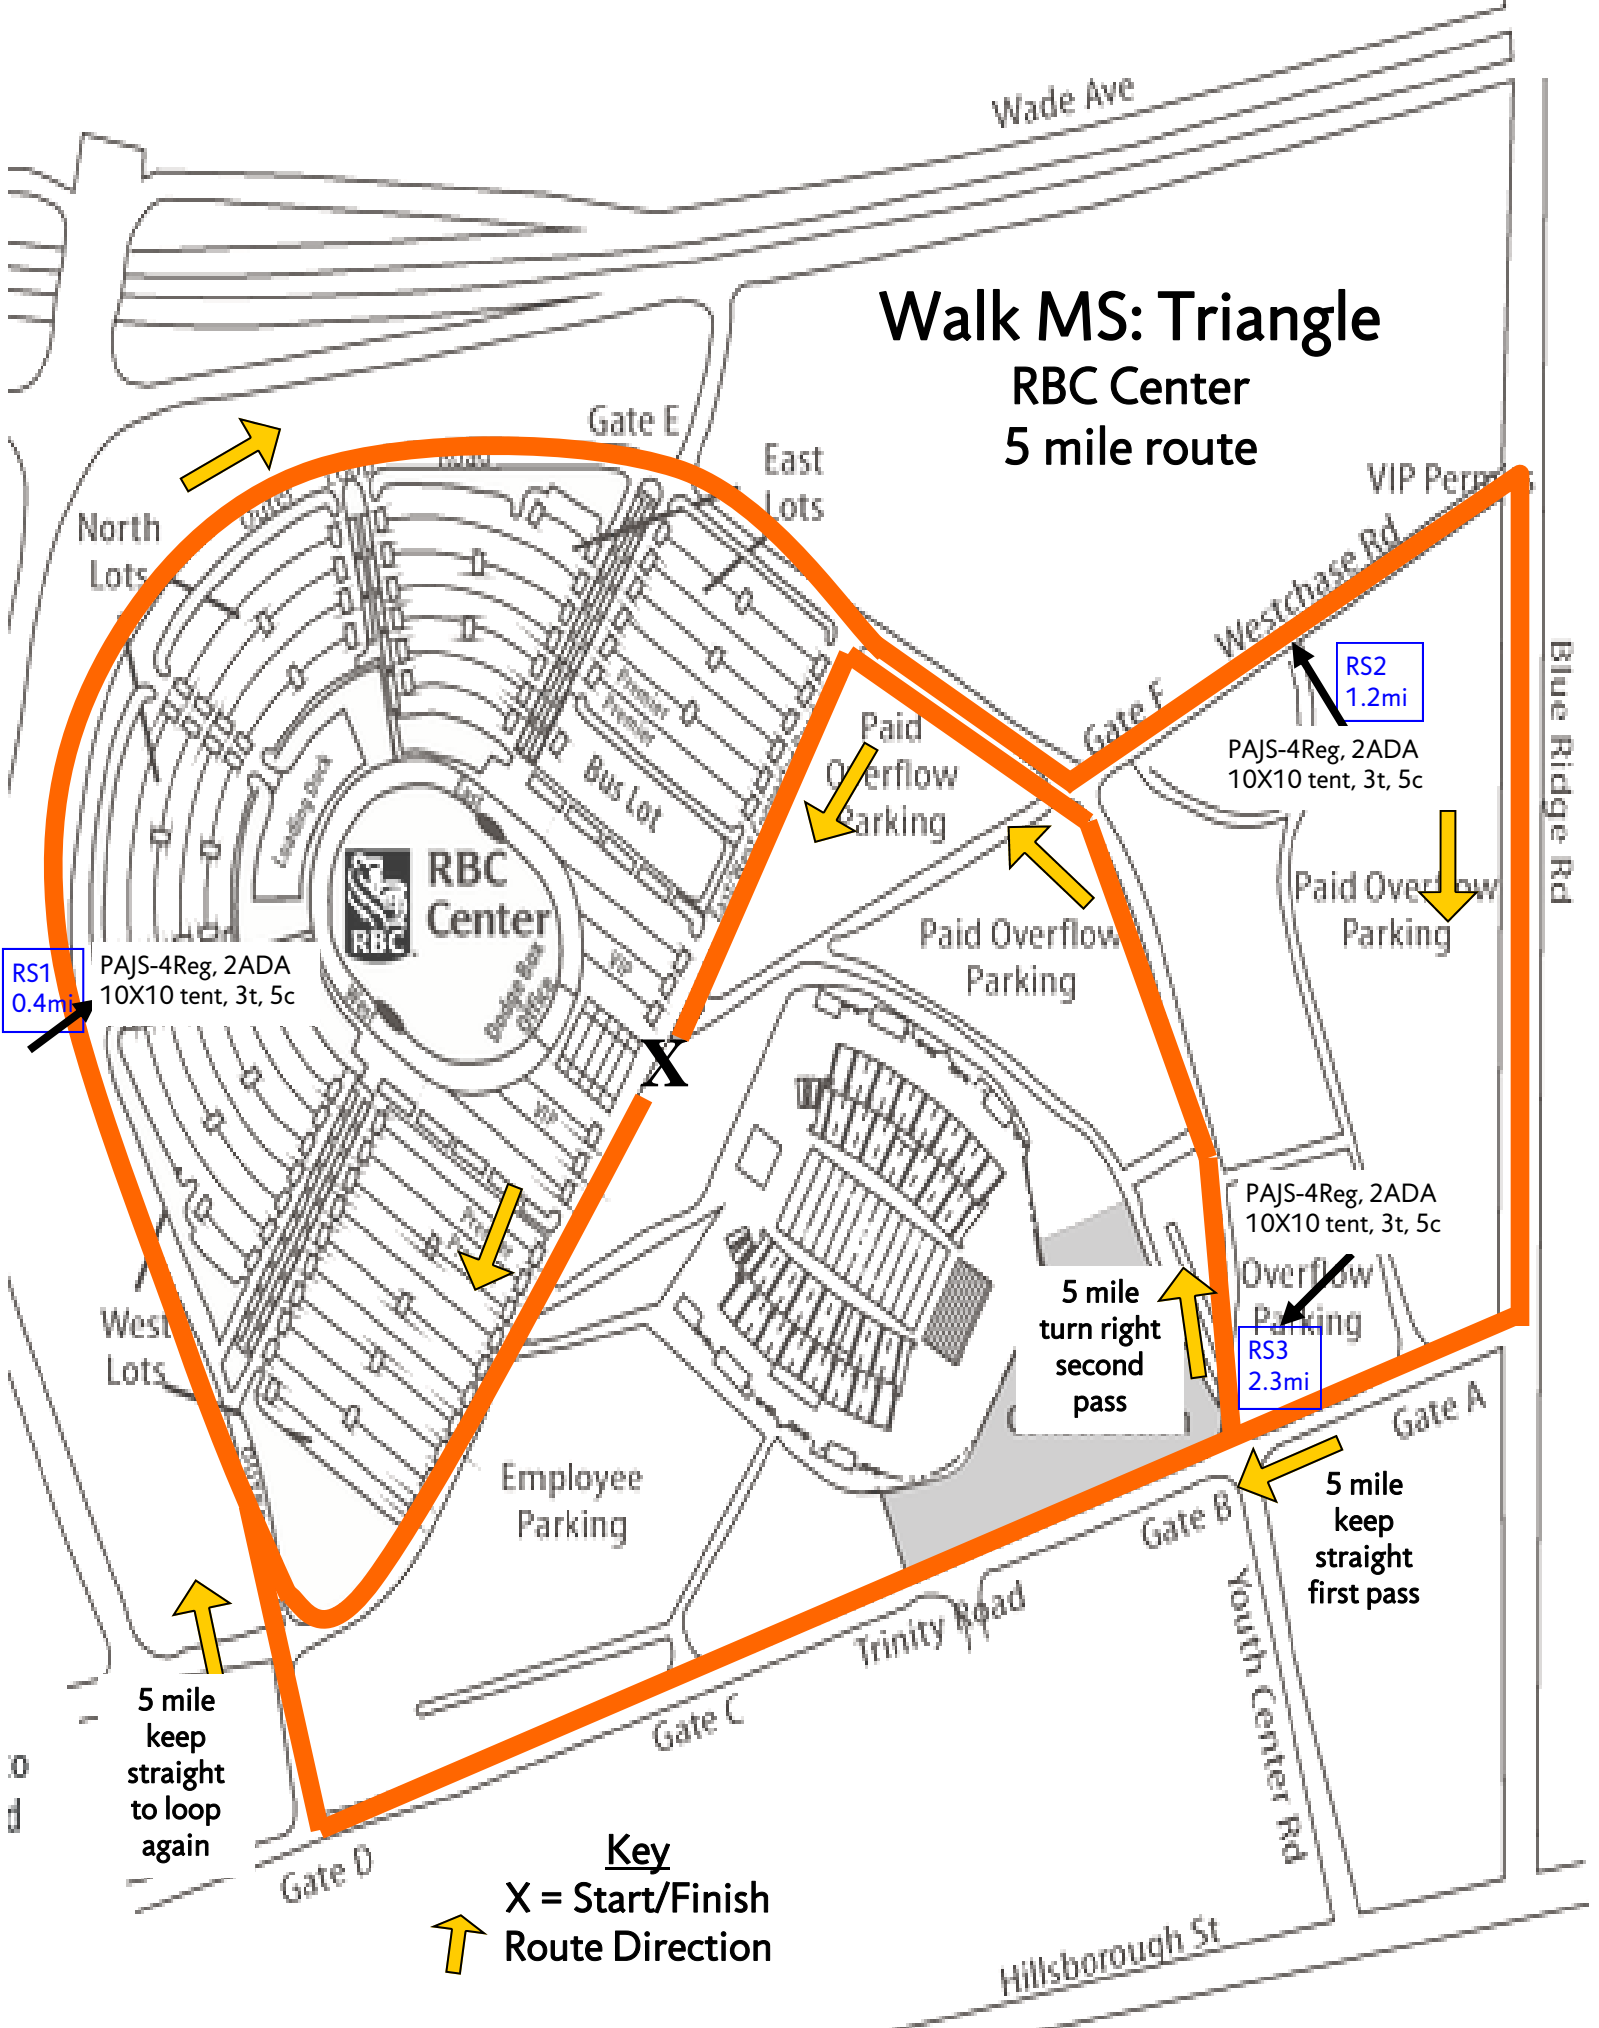

Walk MS: Triangle

RBC Center
5 mile route

RS1
0.4mi
PAJS-4Reg, 2ADA
10X10 tent, 3t, 5c

RS2
1.2mi
PAJS-4Reg, 2ADA
10X10 tent, 3t, 5c

PAJS-4Reg, 2ADA
10X10 tent, 3t, 5c

PAJS-4Reg, 2ADA
10X10 tent, 3t, 5c

RS3
2.3mi
Overflow Parking

5 mile
turn right
second
pass

5 mile
keep
straight
first pass

5 mile
keep
straight
to loop
again

Key
X = Start/Finish
Route Direction